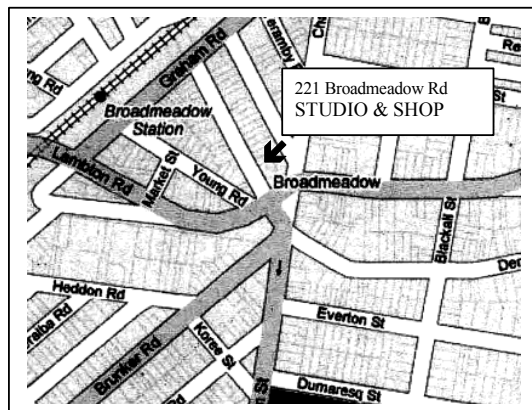

Please note: classes are limited to 16 students.

Deposit is non-refundable.

Classes held at: 221 Broadmeadow Rd
Broadmeadow
4952 5420 – *(Please, NO mail to this address)*

Please send all mail to: **PO Box 102 BROADMEADOW NSW 2298**